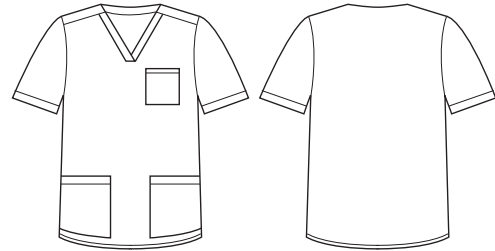

## MENS PRINTED SCRUB TOP - BEST FRIENDS

CST147MS

### GARMENT MEASUREMENTS

SIZE	XS	S	M	L	XL	2XL	3XL	5XL
1/2 CHEST* (CM)	51	54	57	60	64	68	72	80
LENGTH FROM HSP (CM)	79.9	80.6	81.3	82	83	84	85	87

1/2 CHEST MEASURED 2.5CM BELOW UNDERARM