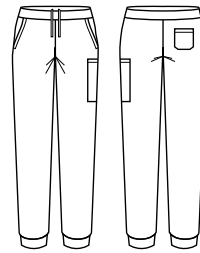

Brighten up your workday with this lively colored jogger pant. They are not just practical but fun too! Designed from wash and wear performance fabric for the most demanding of environments.

WOMENS SCRUB JOGGER PANT

CSP491LL

COLOURS

GARMENT MEASUREMENTS

SIZE	XXS	XS	S	M	L	XL	2XL	3XL	4XL	5XL
½ WAIST RELAXED (CM)	30.5	34.25	38	41.75	45.5	49.25	53	56.75	60.5	64.25
½ WAIST STRETCHED (CM)	42.5	46.25	50	53.75	57.5	61.25	65	68.75	72.5	76.25
½ HIP (CM)	47.5	51.25	55	58.75	62.5	66.25	70	73.75	77.5	81.25
IN LEG (CM)	76	76	76	76	76	76	76	76	76	76

STYLE F&B

- 2 Side front pockets, 1 cargo style pockets on side leg and 1 back pocket
- Slim leg pant - tapered from knee down to cuff
- Elastic waist and draw string closure

FABRIC COMPOSITION

- 77% Recycled Polyester 19% Viscose 4% Elastane