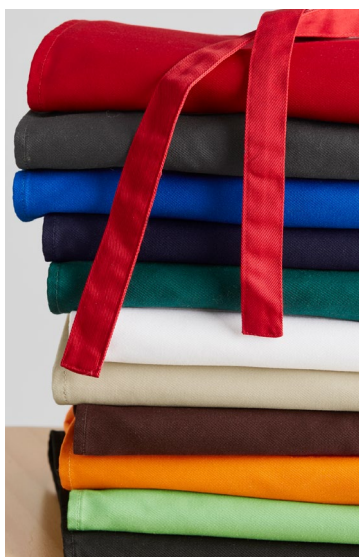

BIB APRON

BA95 BIB APRON

This essential bib apron is the perfect companion for any culinary activity. Choose classic black or go bold and bright for instant energy. A useful basic that punches well above its weight.

FABRIC

65% Polyester, 35% Cotton Twill • 5.6 oz/yd²

FEATURES

Bib apron with adjustable halter self-fabric strap around neck • Unique styling • Towel loop at back of apron • 1 Large central front pocket with special side slide pen and bottle opener provision

COLOURS

GARMENT MEASUREMENTS

Free size 38.1in x 33.9in

ALL MEASUREMENTS ARE APPROXIMATE AND ARE FOR REFERENCE ONLY. COLOURS ARE REPRODUCED AS CLOSELY AS PRINTING ALLOWS.